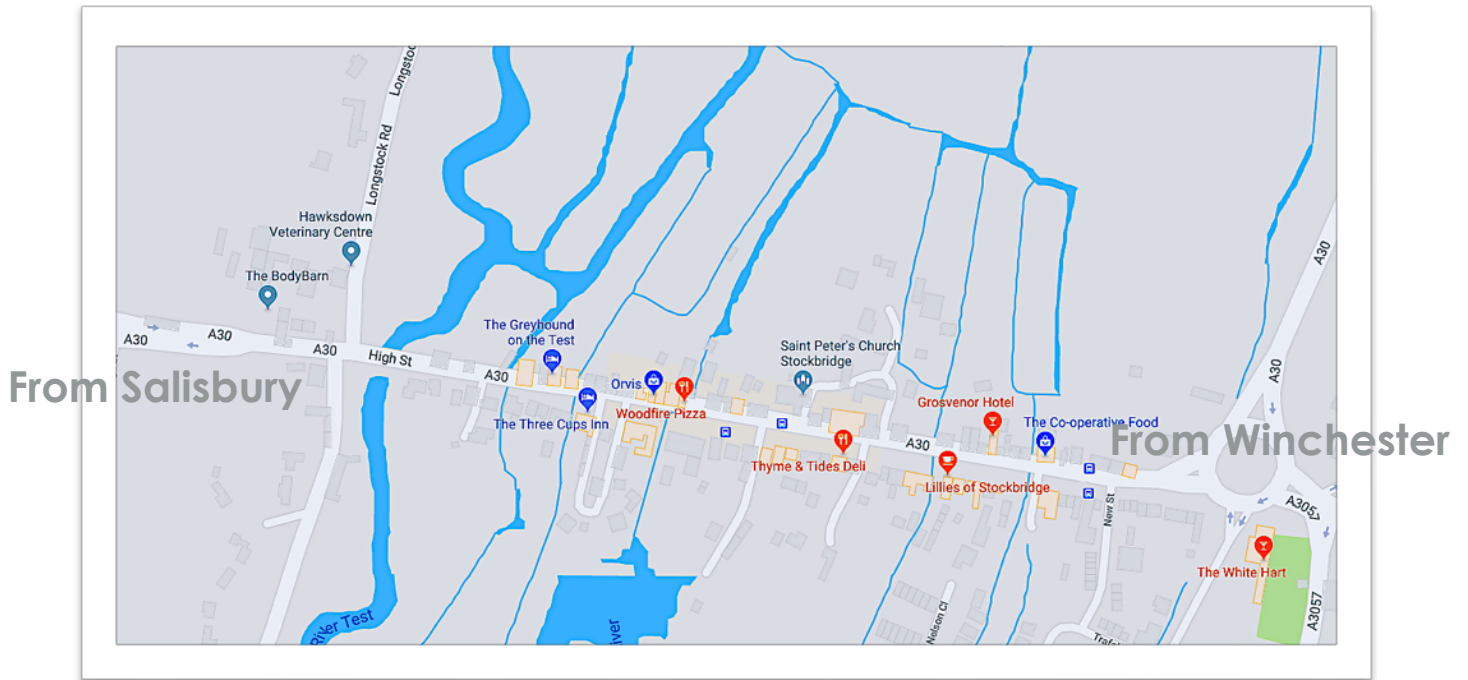

the salisburypractice stockbridge

3, Clarendon Terrace High Street Stockbridge SO20 6EY 01264 811660 www.thesalisburypractice.co.uk

• DRIVING FROM SALISBURY

As you approach Stockbridge High Street, the practice is the **3rd business premise on your left**.

• DRIVING FROM WINCHESTER

Drive the length of the High Street, the practice is the **3rd to last business premise on your right**.

We are situated next to **The Greyhound on the Test Public House** and you can park anywhere along the High Street. It can be busy along this road, so do leave yourself plenty of time to find a parking space.